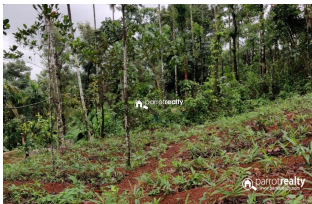

10 cent plot for sale in Soochippara Water falls near Padinjarathara.

Padinjarathara Wayanad Wayanad 673575

Property Details

Property Id : 609527

Property Type: Residential land

Road Accessibility: Car

Possession : Immediate

Plot Area : 10 Cent

Description

Just 100m from Soochippara Water falls parking area..... Panchayath road frontage..... Property situated in calm and quiet area..... Asking Price : 6 lakhs..... If you are interested, kindly call us through Whats app : 9656866955...

Contact Details

Parrotrealty

9656866955

parrotrealty@yahoo.com

Property Media

www.parrotrealty.com

parrotrealtyervices@gmail.com

2nd Floor, Amrutheswari Complex, Panamaram