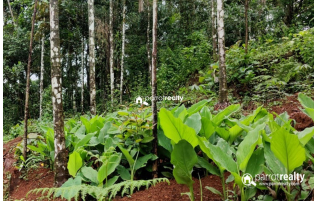

+91 4935 222 888

+91 9656 866 955

www.parrotrealty.com

parrotrealtyervices@gmail.com

2nd Floor, Amrutheswari Complex, Panamaram