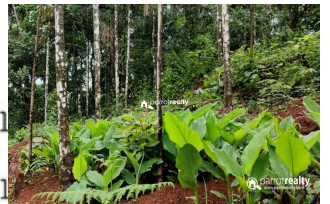

10 cent plot for sale in Soochippara Water falls near Padinjarathara.

Padinjarathara Wayanad Wayanad 673575

Property Details

Property Id : 609527

Property Type: Residential land

Road Accessibility: Car

Possession : Immediate

Plot Area : 10 Cent

Description

Just 100m from Soochippara Water falls parking area..... Panchayath road frontage..... Property situated in calm and quiet area..... Asking Price : 6 lakhs..... If you are interested, kindly call us through Whats app : 9656866955...

Contact Details

Parrotrealty

9656866955

parrotrealty@yahoo.com

Property Media

www.parrotrealty.com

parrotrealtyervices@gmail.com

2nd Floor, Amrutheswari Complex, Panamaram