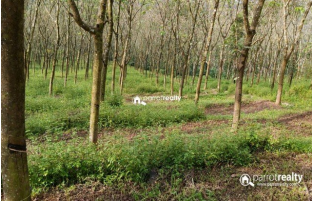

+91 4935 222 888

+91 9656 866 955

www.parrotrealty.com

parrotrealtyservices@gmail.com

2nd Floor, Amrutheswari Complex, Panamaram