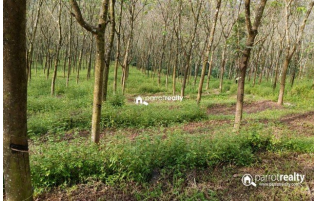

+91 4935 222 888

+91 9656 866 955

www.parrotrealty.com

parrotrealtyervices@gmail.com

2nd Floor, Amrutheswari Complex, Panamaram