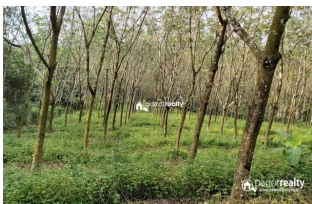

4 acre land available in Payyampally – Wayanad

Payyampally Wayanad Wayanad 670645

Property Details

Property Id : 342112

Property Type: Residential land

Road Accessibility: Car

Possession : Immediate

Plot Area : 4 Acre

Description

Rubber as main cultivation.... Panchayath road access.... There is one house in this property Water source – open well is there... Property located in just 10 km away from Mananthavady town.... Calm and quiet area and beautiful greenic view. . Asking Price : 1 Cr If you are interested, kindly call us through Whats app : 9656866955

Contact Details

Parrotrealty

9656866955

parrotrealty@yahoo.com

Property Media

www.parrotrealty.com

parrotrealty@gmail.com

2nd Floor, Amrutheswari Complex, Panamaram