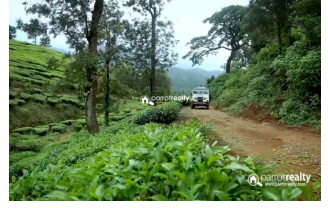

+91 4935 222 888

+91 9656 866 955

www.parrotrealty.com

parrotrealtyservices@gmail.com

2nd Floor, Amrutheswari Complex, Panamaram