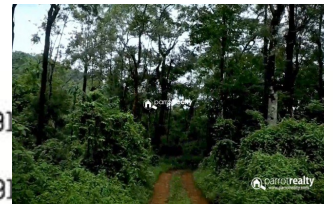

Farm purpose property available in Wayanad

Meppadi Wayanad Wayanad 673577

Property Details

Property Id : 675202

Property Type: Commercial plots

Road Accessibility: Truck

Possession : Immediate

Plot Area : 25 Acre

Description

One of the best lands in Wayanad..... 25 acre Agriculture land for sale near Meppadi..... Water source – Pond is there... Panchayath road access..... 5 km away from main road..... Great location with quiet atmosphere. This land is suitable for farm purpose or investment purpose. Asking Price: 8 lakh/acre.....

Contact Details

Parrotrealty

9656866955

parrotrealty@yahoo.com

Property Media

www.parrotrealty.com

parrotrealtyervices@gmail.com

2nd Floor, Amrutheswari Complex, Panamaram