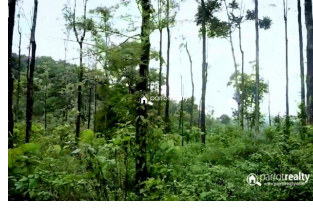

+91 4935 222 888

+91 9656 866 955

www.parrotrealty.com

parrotrealtyservices@gmail.com

2nd Floor, Amrutheswari Complex, Panamaram