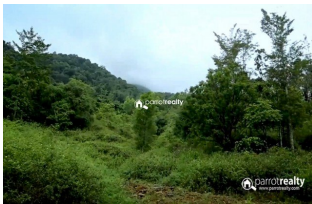

Farm purpose property available in Wayanad

Meppadi Wayanad Wayanad 673577

Property Details

Property Id : 675202

Property Type: Commercial plots

Road Accessibility: Truck

Possession : Immediate

Plot Area : 25 Acre

Description

One of the best lands in Wayanad..... 25 acre Agriculture land for sale near Meppadi..... Water source – Pond is there... Panchayath road access..... 5 km away from main road..... Great location with quiet atmosphere. This land is suitable for farm purpose or investment purpose. Asking Price: 8 lakh/acre.....

Contact Details

Parrotrealty

9656866955

parrotrealty@yahoo.com

Property Media

www.parrotrealty.com

parrotrealtyervices@gmail.com

2nd Floor, Amrutheswari Complex, Panamaram