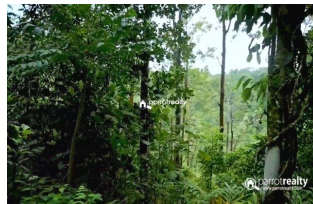

Farm purpose property available in Wayanad

Meppadi Wayanad Wayanad 673577

Property Details

Property Id : 675202

Property Type: Commercial plots

Road Accessibility: Truck

Possession : Immediate

Plot Area : 25 Acre

Description

One of the best lands in Wayanad..... 25 acre Agriculture land for sale near Meppadi..... Water source – Pond is there... Panchayath road access..... 5 km away from main road..... Great location with quiet atmosphere. This land is suitable for farm purpose or investment purpose. Asking Price: 8 lakh/acre.....

Contact Details

Parrotrealty

9656866955

parrotrealty@yahoo.com

Property Media

www.parrotrealty.com

parrotrealtyervices@gmail.com

2nd Floor, Amrutheswari Complex, Panamaram