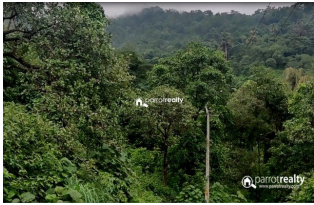

+91 4935 222 888

+91 9656 866 955

www.parrotrealty.com

parrotrealtyervices@gmail.com

2nd Floor, Amrutheswari Complex, Panamaram