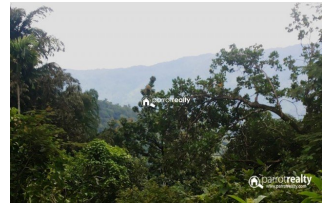

+91 4935 222 888

+91 9656 866 955

www.parrotrealty.com

parrotrealtyervices@gmail.com

2nd Floor, Amrutheswari Complex, Panamaram