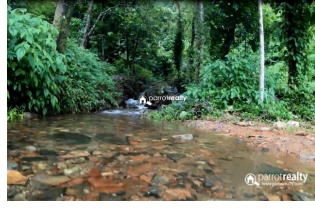

+91 4935 222 888

+91 9656 866 955

www.parrotrealty.com

parrotrealtyervices@gmail.com

2nd Floor, Amrutheswari Complex, Panamaram