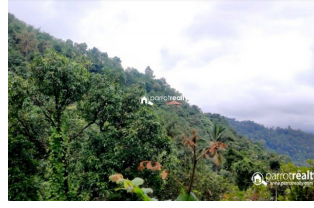

+91 4935 222 888

+91 9656 866 955

www.parrotrealty.com

parrotrealtyervices@gmail.com

2nd Floor, Amrutheswari Complex, Panamaram