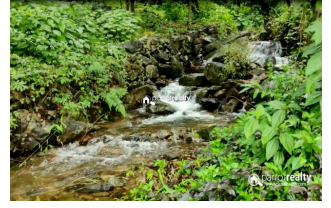

+91 4935 222 888

+91 9656 866 955

www.parrotrealty.com

parrotrealtyervices@gmail.com

2nd Floor, Amrutheswari Complex, Panamaram