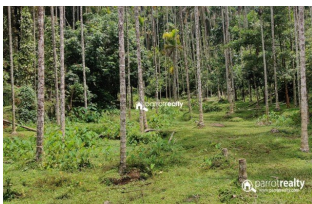

Farm Purpose Land available near Vellamunda @ 12lakh/acre

Vellamunda Mananthavady Wayanad 670731

Property Details

Property Id : 980864

Property Type: Agriculture land

Road Accessibility: Truck

Possession : Immediate

Plot Area : 7 Acre

Description

7 acre land situated near Vellamunda..... 2 km away from State Highway..... Tarring road access... Electricity available..... Main cultivation :- Areca , Coffee and some other trees ..... This property very suitable for Farm purpose..... Asking price: 12 lakh/acre.... If you are interested, please contact us for more details. 9656866955...

Contact Details

Parrotrealty

9656866955

parrotrealty@yahoo.com

Property Media

www.parrotrealty.com

parrotrealty@gmail.com

2nd Floor, Amrutheswari Complex, Panamaram