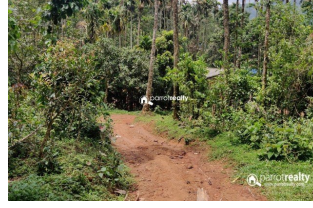

+91 4935 222 888

+91 9656 866 955

www.parrotrealty.com

parrotrealtyervices@gmail.com

2nd Floor, Amrutheswari Complex, Panamaram