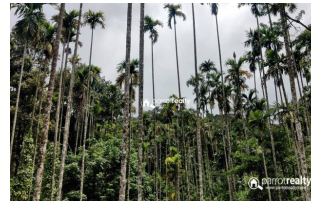

Farm Purpose Land available near Vellamunda @ 12lakh/acre

Vellamunda Mananthavady Wayanad 670731

Property Details

Property Id : 980864

Property Type: Agriculture land

Road Accessibility: Truck

Possession : Immediate

Plot Area : 7 Acre

Description

7 acre land situated near Vellamunda..... 2 km away from State Highway..... Tarring road access... Electricity available..... Main cultivation :- Areca , Coffee and some other trees ..... This property very suitable for Farm purpose..... Asking price: 12 lakh/acre.... If you are interested, please contact us for more details. 9656866955...

Contact Details

Parrotrealty

9656866955

parrotrealty@yahoo.com

Property Media

www.parrotrealty.com

parrotrealtyervices@gmail.com

2nd Floor, Amrutheswari Complex, Panamaram