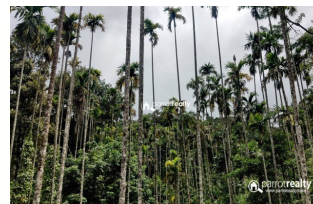

Farm Purpose Land available near Vellamunda @ 12lakh/acre

Vellamunda Mananthavady Wayanad 670731

Property Details

Property Id : 980864

Property Type: Agriculture land

Road Accessibility: Truck

Possession : Immediate

Plot Area : 7 Acre

Description

7 acre land situated near Vellamunda..... 2 km away from State Highway..... Tarring road access... Electricity available..... Main cultivation :- Areca , Coffee and some other trees ..... This property very suitable for Farm purpose..... Asking price: 12 lakh/acre.... If you are interested, please contact us for more details. 9656866955...

Contact Details

Parrotrealty

9656866955

parrotrealty@yahoo.com

Property Media

www.parrotrealty.com

parrotrealty@gmail.com

2nd Floor, Amrutheswari Complex, Panamaram