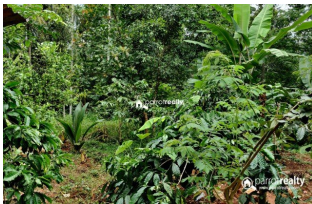

1.45 acre land with House for sale near Poothadi – Wayanad

Poothadi Wayanad Wayanad 673596

Property Details

Property Id : 345344

Property Type: Residential land

Road Accessibility: Car

Possession : Immediate

Plot Area : 1 Acre

Description

1 acre 45 cent land with 3bhk house..... Water,electricity also available..... Tarring road frontage..... Main cultivation's – Coffee,Areca,Coconut,rubber..... Great location with quiet neighborhood..... Asking Price – 45 lakh...

Contact Details

Parrotrealty

9656866955

parrotrealty@yahoo.com

Property Media

www.parrotrealty.com

parrotrealtyervices@gmail.com

2nd Floor, Amrutheswari Complex, Panamaram