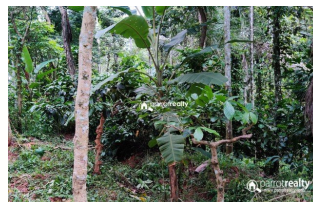

1.45 acre land with House for sale near Poothadi – Wayanad

Poothadi Wayanad Wayanad 673596

Property Details

Property Id : 345344

Property Type: Residential land

Road Accessibility: Car

Possession : Immediate

Plot Area : 1 Acre

Description

1 acre 45 cent land with 3bhk house..... Water,electricity also available..... Tarring road frontage..... Main cultivation's – Coffee,Areca,Coconut,rubber..... Great location with quiet neighborhood..... Asking Price – 45 lakh...

Contact Details

Parrotrealty

9656866955

parrotrealty@yahoo.com

Property Media

www.parrotrealty.com

parrotrealty@parrotrealty.com

2nd Floor, Amrutheswari Complex, Panamaram