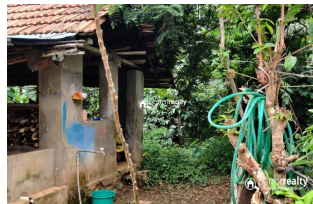

1.45 acre land with House for sale near Poothadi – Wayanad

Poothadi Wayanad Wayanad 673596

Property Details

Property Id : 345344

Property Type: Residential land

Road Accessibility: Car

Possession : Immediate

Plot Area : 1 Acre

Description

1 acre 45 cent land with 3bhk house..... Water,electricity also available..... Tarring road frontage..... Main cultivation's – Coffee,Areca,Coconut,rubber..... Great location with quiet neighborhood..... Asking Price – 45 lakh...

Contact Details

Parrotrealty

9656866955

parrotrealty@yahoo.com

Property Media

www.parrotrealty.com

parrotrealtyervices@gmail.com

2nd Floor, Amrutheswari Complex, Panamaram