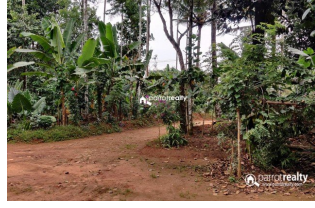

+91 4935 222 888

+91 9656 866 955

www.parrotrealty.com

parrotrealtyervices@gmail.com

2nd Floor, Amrutheswari Complex, Panamaram