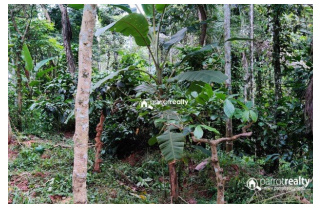

1.45 acre land with House for sale near Poothadi – Wayanad

Poothadi Wayanad Wayanad 673596

Property Details

Property Id : 345344

Property Type: Residential land

Road Accessibility: Car

Possession : Immediate

Plot Area : 1 Acre

Description

1 acre 45 cent land with 3bhk house..... Water,electricity also available..... Tarring road frontage..... Main cultivation's – Coffee,Areca,Coconut,rubber..... Great location with quiet neighborhood..... Asking Price – 45 lakh...

Contact Details

Parrotrealty

9656866955

parrotrealty@yahoo.com

Property Media

www.parrotrealty.com

parrotrealtyervices@gmail.com

2nd Floor, Amrutheswari Complex, Panamaram