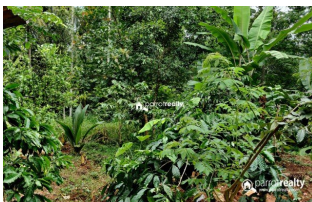

1.45 acre land with House for sale near Poothadi – Wayanad

Poothadi Wayanad Wayanad 673596

Property Details

Property Id : 345344

Property Type: Residential land

Road Accessibility: Car

Possession : Immediate

Plot Area : 1 Acre

Description

1 acre 45 cent land with 3bhk house..... Water,electricity also available..... Tarring road frontage..... Main cultivation's – Coffee,Areca,Coconut,rubber..... Great location with quiet neighborhood..... Asking Price – 45 lakh...

Contact Details

Parrotrealty

9656866955

parrotrealty@yahoo.com

Property Media

www.parrotrealty.com

parrotrealty@parrotrealty.com

2nd Floor, Amrutheswari Complex, Panamaram