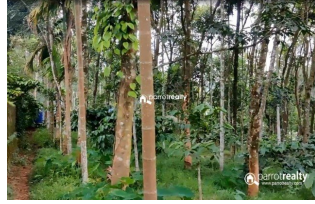

+91 4935 222 888

+91 9656 866 955

www.parrotrealty.com

parrotrealtyervices@gmail.com

2nd Floor, Amrutheswari Complex, Panamaram