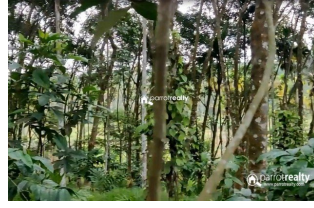

+91 4935 222 888

+91 9656 866 955

www.parrotrealty.com

parrotrealtyervices@gmail.com

2nd Floor, Amrutheswari Complex, Panamaram