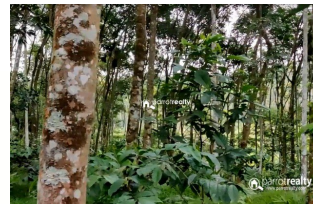

Agriculture land available in Wayanad @ 20 lakh

Kenichira Wayanad Wayanad 673596

Property Details

Property Id : 293235

Property Type: Agriculture land

Road Accessibility: Car

Possession : Immediate

Plot Area : 1 Acre

Description

1.10 acre land for sale in Kenichira..... Out off 1.10 acre 55 cent used for paddy and 55 cent used for land.... Main cultivation :- Rubber,Areca, Coffee and some other trees ... Tarring road access..... Property situated in calm and quiet area ..... One of the best property for farm purpose..... Price : 20 lakhs...

Contact Details

Parrotrealty

9656866955

parrotrealty@yahoo.com

Property Media

www.parrotrealty.com

parrotrealtyervices@gmail.com

2nd Floor, Amrutheswari Complex, Panamaram