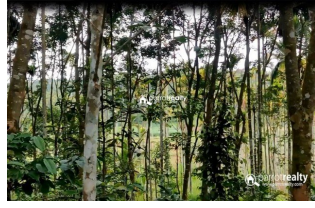

+91 4935 222 888

+91 9656 866 955

www.parrotrealty.com

parrotrealtyervices@gmail.com

2nd Floor, Amrutheswari Complex, Panamaram