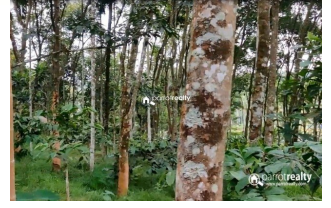

+91 4935 222 888

+91 9656 866 955

www.parrotrealty.com

parrotrealtyervices@gmail.com

2nd Floor, Amrutheswari Complex, Panamaram