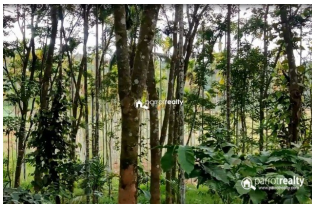

Agriculture land available in Wayanad @ 20 lakh

Kenichira Wayanad Wayanad 673596

Property Details

Property Id : 293235

Property Type: Agriculture land

Road Accessibility: Car

Possession : Immediate

Plot Area : 1 Acre

Description

1.10 acre land for sale in Kenichira..... Out off 1.10 acre 55 cent used for paddy and 55 cent used for land.... Main cultivation :- Rubber,Areca, Coffee and some other trees ... Tarring road access..... Property situated in calm and quiet area ..... One of the best property for farm purpose..... Price : 20 lakhs...

Contact Details

Parrotrealty

9656866955

parrotrealty@yahoo.com

Property Media

www.parrotrealty.com

parrotrealtyervices@gmail.com

2nd Floor, Amrutheswari Complex, Panamaram