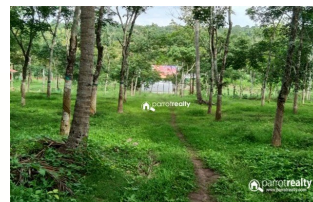

2 acre farm purpose property available in Pulpally

Pulpally Wayanad Wayanad 673579

Property Details

Property Id : 41232

Property Type: Agriculture land

Road Accessibility: Car

Possession : Immediate

Plot Area : 2 Acre

Description

Rubber as main cultivation..... Electricity, road (private road) also available..... Property situated in calm and quiet area with lots of greeneries around. Suitable land for farm purpose. It is well connected to the city areas. Price: 30 lakh. If you are interested, please contact us for more detail

Contact Details

Parrotrealty

9656866955

parrotrealty@yahoo.com

Property Media

www.parrotrealty.com

parrotrealty@services@gmail.com

2nd Floor, Amrutheswari Complex, Panamaram