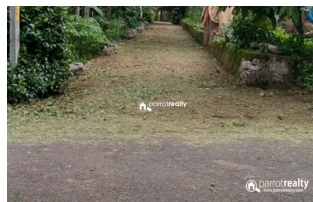

2 acre farm purpose property available in Pulpally

Pulpally Wayanad Wayanad 673579

Property Details

Property Id : 41232

Property Type: Agriculture land

Road Accessibility: Car

Possession : Immediate

Plot Area : 2 Acre

Description

Rubber as main cultivation..... Electricity, road (private road) also available..... Property situated in calm and quiet area with lots of greeneries around. Suitable land for farm purpose. It is well connected to the city areas. Price: 30 lakh. If you are interested, please contact us for more detail

Contact Details

Parrotrealty

9656866955

parrotrealty@yahoo.com

Property Media

www.parrotrealty.com

parrotrealty@services@gmail.com

2nd Floor, Amrutheswari Complex, Panamaram