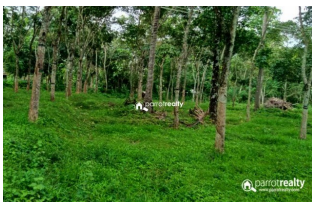

2 acre farm purpose property available in Pulpally

Pulpally Wayanad Wayanad 673579

Property Details

Property Id : 41232

Property Type: Agriculture land

Road Accessibility: Car

Possession : Immediate

Plot Area : 2 Acre

Description

Rubber as main cultivation..... Electricity, road (private road) also available..... Property situated in calm and quiet area with lots of greeneries around. Suitable land for farm purpose. It is well connected to the city areas. Price: 30 lakh. If you are interested, please contact us for more detail

Contact Details

Parrotrealty

9656866955

parrotrealty@yahoo.com

Property Media

www.parrotrealty.com

parrotrealty@services@gmail.com

2nd Floor, Amrutheswari Complex, Panamaram