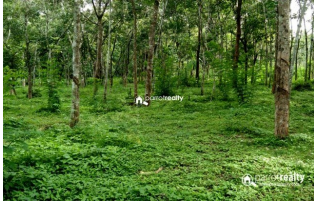

+91 4935 222 888

+91 9656 866 955

www.parrotrealty.com

parrotrealtyervices@gmail.com

2nd Floor, Amrutheswari Complex, Panamaram