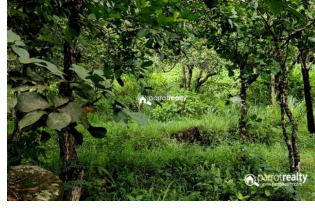

+91 4935 222 888

+91 9656 866 955

www.parrotrealty.com

parrotrealtyervices@gmail.com

2nd Floor, Amrutheswari Complex, Panamaram