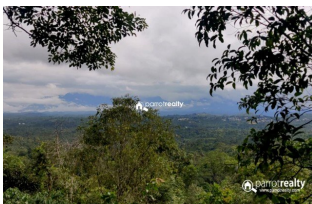

1 acre Resort purpose Property for sale near Edakkal Caves....

📍Edakkal Caves,Ambalavayal Wayanad Wayanad 673595

Property Details

Property Id : 484063

Property Type: Residential land

Road Accessibility: Car

Possession : Immediate

Plot Area : 1 Acre

Description

1 acre Resort purpose Property for sale near Edakkal Caves @ 20 lakhs.... Cashew as main cultivation..... Tarring road frontage..... Property has wonderful location with beautiful scenic and greenic view. This land is suitable for promoting resort purpose.... Asking Price: 20 lakhs.. If you are interested, kindly call us through Whats app : 9656866955

Contact Details

Parrotrealty

9656866955

parrotrealty@yahoo.com

Property Media

www.parrotrealty.com

parrotrealty@gmail.com

2nd Floor, Amrutheswari Complex, Panamaram