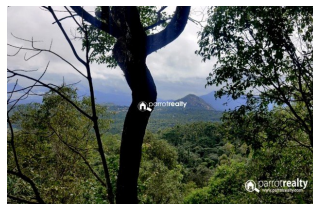

1 acre Resort purpose Property for sale near Edakkal Caves....

📍Edakkal Caves,Ambalavayal Wayanad Wayanad 673595

Property Details

Property Id : 484063

Property Type: Residential land

Road Accessibility: Car

Possession : Immediate

Plot Area : 1 Acre

Description

1 acre Resort purpose Property for sale near Edakkal Caves @ 20 lakhs.... Cashew as main cultivation..... Tarring road frontage..... Property has wonderful location with beautiful scenic and greenic view. This land is suitable for promoting resort purpose.... Asking Price: 20 lakhs.. If you are interested, kindly call us through Whats app : 9656866955

Contact Details

Parrotrealty

9656866955

parrotrealty@yahoo.com

Property Media

www.parrotrealty.com

parrotrealty@gmail.com

2nd Floor, Amrutheswari Complex, Panamaram