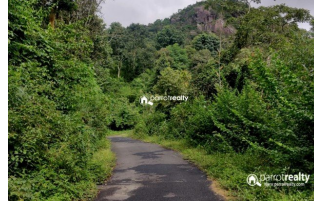

+91 4935 222 888

+91 9656 866 955

www.parrotrealty.com

parrotrealtyervices@gmail.com

2nd Floor, Amrutheswari Complex, Panamaram