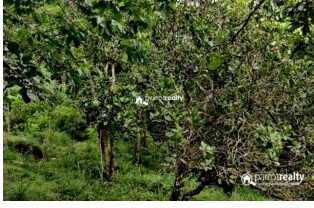

+91 4935 222 888

+91 9656 866 955

www.parrotrealty.com

parrotrealtyervices@gmail.com

2nd Floor, Amrutheswari Complex, Panamaram