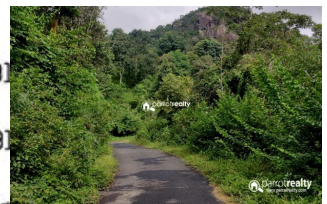

1 acre Resort purpose Property for sale near Edakkal Caves....

📍Edakkal Caves,Ambalavayal Wayanad Wayanad 673595

Property Details

Property Id : 484063

Property Type: Residential land

Road Accessibility: Car

Possession : Immediate

Plot Area : 1 Acre

Description

1 acre Resort purpose Property for sale near Edakkal Caves @ 20 lakhs.... Cashew as main cultivation..... Tarring road frontage..... Property has wonderful location with beautiful scenic and greenic view. This land is suitable for promoting resort purpose.... Asking Price: 20 lakhs.. If you are interested, kindly call us through Whats app : 9656866955

Contact Details

Parrotrealty

9656866955

parrotrealty@yahoo.com

Property Media

www.parrotrealty.com

parrotrealty@gmail.com

2nd Floor, Amrutheswari Complex, Panamaram