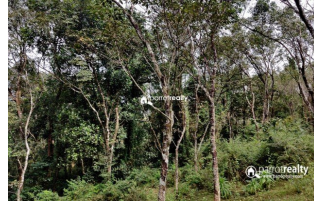

+91 4935 222 888

+91 9656 866 955

www.parrotrealty.com

parrotrealtyservices@gmail.com

2nd Floor, Amrutheswari Complex, Panamaram