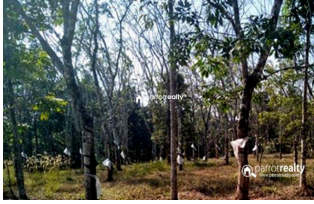

+91 4935 222 888

+91 9656 866 955

www.parrotrealty.com

parrotrealtyervices@gmail.com

2nd Floor, Amrutheswari Complex, Panamaram