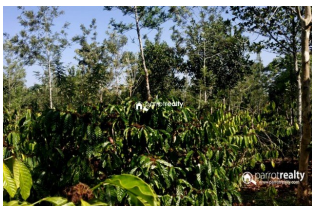

2.25 acre Agricultural land available in Nadavayal @ 63 lakh....

Nadavayal Panamaram Wayanad 670721

Property Details

Property Id : 610618

Property Type: Agriculture land

Road Accessibility: Car

Possession : Immediate

Plot Area : 2 Acre

Description

2 acre 25 cent land used as coffee cultivation and some rubber trees are there..... Water,road (10 ft) also available..... Property situated in calm and quiet area..... It is well connected to the city areas..... Just 2 km away from Nadavayal town..... Asking Price : 28 lakh/acre.....

Contact Details

Parrotrealty

9656866955

parrotrealty@yahoo.com

Property Media

www.parrotrealty.com

parrotrealty@parrotrealty.com

2nd Floor, Amrutheswari Complex, Panamaram