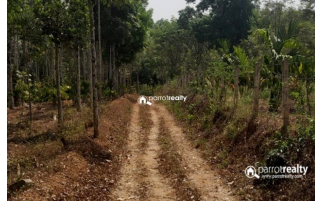

+91 4935 222 888

+91 9656 866 955

www.parrotrealty.com

parrotrealtyervices@gmail.com

2nd Floor, Amrutheswari Complex, Panamaram