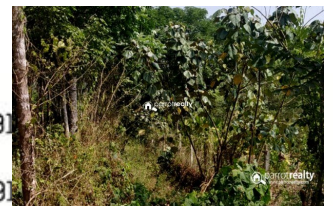

2.25 acre Agricultural land available in Nadavayal @ 63 lakh....

Nadavayal Panamaram Wayanad 670721

Property Details

Property Id : 610618

Property Type: Agriculture land

Road Accessibility: Car

Possession : Immediate

Plot Area : 2 Acre

Description

2 acre 25 cent land used as coffee cultivation and some rubber trees are there..... Water,road (10 ft) also available..... Property situated in calm and quiet area..... It is well connected to the city areas..... Just 2 km away from Nadavayal town..... Asking Price : 28 lakh/acre.....

Contact Details

Parrotrealty

9656866955

parrotrealty@yahoo.com

Property Media

www.parrotrealty.com

parrotrealty@parrotrealty.com

2nd Floor, Amrutheswari Complex, Panamaram