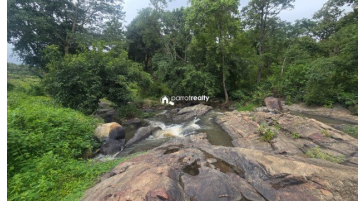

+91 4935 222 888

+91 9656 866 955

www.parrotrealty.com

parrotrealtyervices@gmail.com

2nd Floor, Amrutheswari Complex, Panamaram