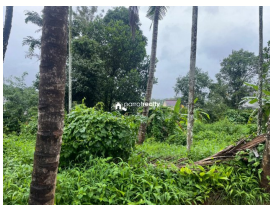

20 Cents Land for Sale – Kaithakal, Near Panamaram, Wayanad

Kaithakal, Near Panamaram, Wayanad ,670721

Property Details

Property Id : 17097

Property Type: Residential land

Road Accessibility:

Possession :

Plot Area : 20 Cent

Description

Property Details : A 20-cent plot located at Kaithakal, near Panamaram. The property is situated approximately 80 metres from the Panzone opposite road and has road access suitable for both small and large vehicles. Property Highlights: Easy road access, Suitable for residential or investment purposes, Accessible by both small and heavy vehicles, Asking Price: ₹ 1.5 lakh per cent... For More Details, Please Contact: 9656866955

Contact Details

Parrotrealty
9656866955
parrotrealty@yahoo.com

Property Media

+91 4935 222 888

+91 9656 866 955

www.parrotrealty.com

parrotrealtyervices@gmail.com