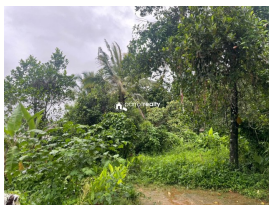

20 Cents Land for Sale – Kaithakal, Near Panamaram, Wayanad

Kaithakal, Near Panamaram, Wayanad ,670721

Property Details

Property Id : 17097

Property Type: Residential land

Road Accessibility:

Possession :

Plot Area : 20 Cent

Description

Property Details : A 20-cent plot located at Kaithakal, near Panamaram. The property is situated approximately 80 metres from the Panzone opposite road and has road access suitable for both small and large vehicles. Property Highlights: Easy road access, Suitable for residential or investment purposes, Accessible by both small and heavy vehicles, Asking Price: ₹ 1.5 lakh per cent... For More Details, Please Contact: 9656866955

Contact Details

Parrotrealty
9656866955
parrotrealty@yahoo.com

Property Media

+91 4935 222 888

+91 9656 866 955

www.parrotrealty.com

parrotrealtyervices@gmail.com