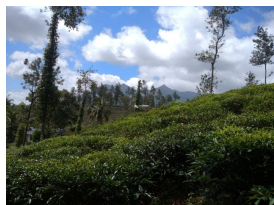

50-Cent Premium Land for Sale Near Vythiri, Wayanad.

Vythiri, Vythiri, Wayanad ,673576

Property Details

Property Id : 307578

Property Type: Residential land

Road Accessibility:

Possession :

Plot Area : 50 Cent

Description

Property Details : A beautiful 50-cent plot in a prime location, Property Highlights: Clear title and documents, Surrounded by tea estates on two sides, Stunning Chembra Peak view, Just 400 metres from the Meppadi Road, Only 750 metres from Chundale Town and NH 766, Peaceful location with excellent accessibility, Ideal for developing a resort, holiday home, or luxury villa. Asking Price: ₹2.5 lakh per cent (Negotiable). For More Details, Please Contact: 9656866955

Contact Details

Parrotrealty
9656866955
parrotrealty@yahoo.com

Property Media

+91 4935 222 888

+91 9656 866 955

www.parrotrealty.com

parrotrealtyervices@gmail.com