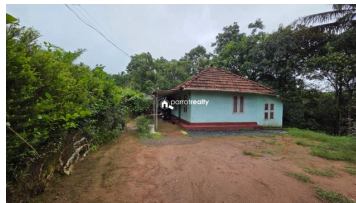

Property Media

+91 4935 222 888

+91 9656 866 955

www.parrotrealty.com

parrotrealtyervices@gmail.com

2nd Floor, Amrutheswari Complex, Panamaram