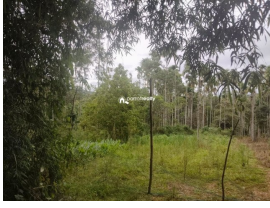

+91 4935 222 888

+91 9656 866 955

www.parrotrealty.com

parrotrealtyervices@gmail.com

2nd Floor, Amrutheswari Complex, Panamaram