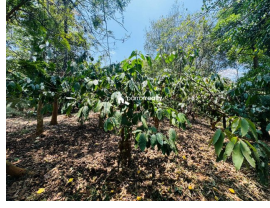

+91 4935 222 888

+91 9656 866 955

www.parrotrealty.com

parrotrealtyervices@gmail.com

2nd Floor, Amrutheswari Complex, Panamaram