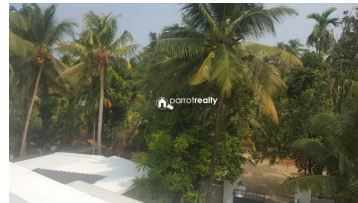

Contact Details

Binu

8921053801

Property Media

+91 4935 222 888

+91 9656 866 955

www.parrotrealty.com

parrotrealtyervices@gmail.com

2nd Floor, Amrutheswari Complex, Panamaram