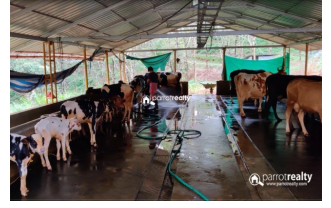

+91 4935 222 888

+91 9656 866 955

www.parrotrealty.com

parrotrealtyervices@gmail.com

2nd Floor, Amrutheswari Complex, Panamaram