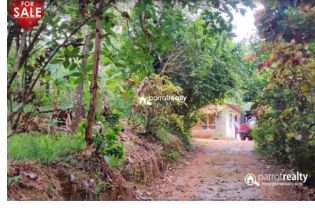

+91 4935 222 888

+91 9656 866 955

www.parrotrealty.com

parrotrealtyervices@gmail.com

2nd Floor, Amrutheswari Complex, Panamaram