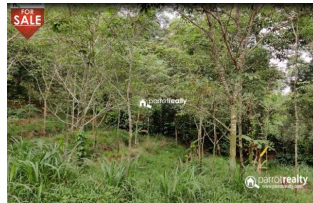

Well demanding Farm with 9.39 acre Land for sale in Kattimoola

Kattimoola Mananthavady Wayanad 670644

Property Details

Property Id : 124348

Property Type: Farm House

Road Accessibility: Car

Possession : Immediate

Plot Area : 9 Acre

Description

This farm has 28 cows (11 cows and 13 calf's) and 5 goats is there..... Workers accommodation shed,Bio gas plant,Slari pumping system also available in this property... Electricity and good water source available..... This land is main cultivation's such as Rubber(2300),Coconut(100),Coffee,Areca,pepper, etc... The locality is peaceful and calm, the land is surrounded by natural beauty..... Asking Price : 2.3 Cr...

Contact Details

Parrotrealty

9656866955

parrotrealty@yahoo.com

Property Media

www.parrotrealty.com

parrotrealty@gmail.com