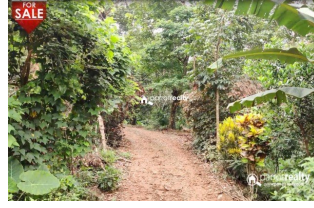

+91 4935 222 888

+91 9656 866 955

www.parrotrealty.com

parrotrealtyervices@gmail.com

2nd Floor, Amrutheswari Complex, Panamaram