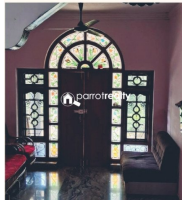

Property Media

+91 4935 222 888

+91 9656 866 955

www.parrotrealty.com

parrotrealtyervices@gmail.com

2nd Floor, Amrutheswari Complex, Panamaram