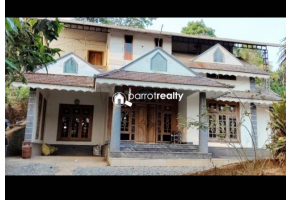

Property Media

+91 4935 222 888

+91 9656 866 955

www.parrotrealty.com

parrotrealtyervices@gmail.com

2nd Floor, Amrutheswari Complex, Panamaram