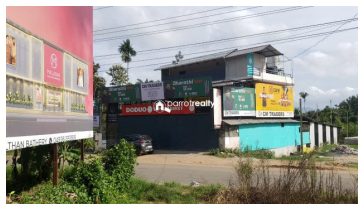

Residential / Commercial Plot for Sale near Koleri, Wayanad

Societykavala, Koleri, Wayanad ,673596

Property Details

Property Id : 47172

Property Type: Residential land

Road Accessibility:

Possession :

Plot Area : 12 Cent

Description

Property Details : Land Area: 12 Cents, ☑ Suitable for Residential Purpose, ☑ Suitable for Commercial Development, ☑ Easy Road Access, ☑ Good Location with Excellent Connectivity, Location: Society Kavala, Near Koleri, Wayanad, Just 50 Metres from the Beenachi–Panamaram Bus Route, Asking Price: 2 Lakhs per Cent. For More Details, Contact: 9656866955

Contact Details

Parrotrealty

9656866955

parrotrealty@yahoo.com

Property Media

222 888

366 955

www.parrotrealty.com

parrotrealtyervices@gmail.com

2nd Floor, Amrutheswari Complex, Panamaram