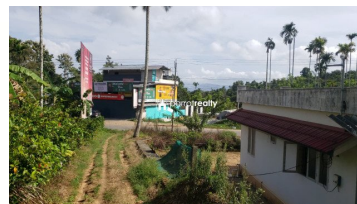

Residential / Commercial Plot for Sale near Koleri, Wayanad

Societykavala, Koleri, Wayanad ,673596

Property Details

Property Id : 47172

Property Type: Residential land

Road Accessibility:

Possession :

Plot Area : 12 Cent

Description

Property Details : Land Area: 12 Cents, ☑ Suitable for Residential Purpose, ☑ Suitable for Commercial Development, ☑ Easy Road Access, ☑ Good Location with Excellent Connectivity, Location: Society Kavala, Near Koleri, Wayanad, Just 50 Metres from the Beenachi–Panamaram Bus Route, Asking Price: 2 Lakhs per Cent. For More Details, Contact: 9656866955

Contact Details

Parrotrealty

9656866955

parrotrealty@yahoo.com

Property Media

222 888

366 955

www.parrotrealty.com

parrotrealtyervices@gmail.com

2nd Floor, Amrutheswari Complex, Panamaram