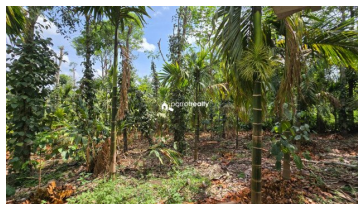

Agricultural Land for Sale in Seethamound, Wayanad,Kerala.

Alathoor, Seethamound, Wayanad ,673579

Property Details

Property Id : 71246

Property Type: Agriculture land

Road Accessibility:

Possession :

Plot Area : 2 Acre

Description

Property Details : Land Area: 2 Acres, Well-Maintained Cultivation, Main Crops: Pepper, Arecanut, Cardamom, and other mixed cultivations. ☑ Borewell Water Facility, ☑ Electricity Connection Available, ☑ Tarred Road Frontage, ☑ Easy Accessibility, ☑ Suitable for Agriculture, Farm House, or Investment,. Location: Seethamound, Wayanad, Kerala. Asking Price: ₹38 Lakhs per Acre. For More Details, Contact: 9656866955

Contact Details

Parrotrealty
9656866955
parrotrealty@yahoo.com

Property Media

222 888

366 955

www.parrotrealty.com

parrotrealtyervices@gmail.com

2nd Floor, Amrutheswari Complex, Panamaram