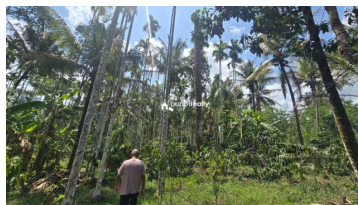

Agricultural Property for Sale Near Padichira, Wayanad.

Padichira, Pulpally, Wayanad ,673579

Property Details

Property Id : 802136

Property Type: Residential land

Road Accessibility:

Possession :

Plot Area : 280 Cent

Description

Property Details : Land Area: 2.8 Acres, House: Existing Residential House, Location: Near Padichira, Wayanad, Kerala, Distance: Just 2 KM from Padichira, Cultivation : Coffee,Pepper ,Coconut,Arecanut.

Highlights : Spacious agricultural property with house, Well-established mixed cultivation plantation, Peaceful and scenic location, Easy access to Padichira and nearby towns, Suitable for farming, homestay projects, residential living, or investment. Asking Price: 1 Cr. For More Details, Contact: 9656866955.

Contact Details

Parrotrealty

9656866955

parrotrealty@yahoo.com

Property Media

9656866955

9656866955

parrotrealty.com

parrotrealty@services@gmail.com