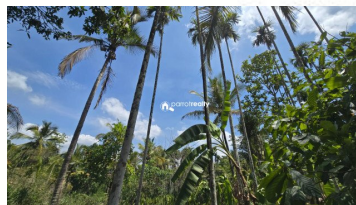

Agricultural Property for Sale Near Padichira, Wayanad.

Padichira, Pulpally, Wayanad ,673579

Property Details

Property Id : 802136

Property Type: Residential land

Road Accessibility:

Possession :

Plot Area : 280 Cent

Description

Property Details : Land Area: 2.8 Acres, House: Existing Residential House, Location: Near Padichira, Wayanad, Kerala, Distance: Just 2 KM from Padichira, Cultivation : Coffee,Pepper ,Coconut,Arecanut.

Highlights : Spacious agricultural property with house, Well-established mixed cultivation plantation, Peaceful and scenic location, Easy access to Padichira and nearby towns, Suitable for farming, homestay projects, residential living, or investment. Asking Price: 1 Cr. For More Details, Contact: 9656866955.

Contact Details

Parrotrealty

9656866955

parrotrealty@yahoo.com

Property Media

9656866955

9656866955

parrotrealty.com

parrotrealty@services@gmail.com