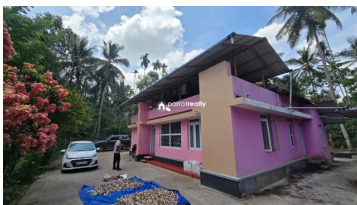

Agricultural Property for Sale Near Padichira, Wayanad.

Padichira, Pulpally, Wayanad ,673579

Property Details

Property Id : 802136

Property Type: Residential land

Road Accessibility:

Possession :

Plot Area : 280 Cent

Description

Property Details : Land Area: 2.8 Acres, House: Existing Residential House, Location: Near Padichira, Wayanad, Kerala, Distance: Just 2 KM from Padichira, Cultivation : Coffee,Pepper ,Coconut,Arecanut.

Highlights : Spacious agricultural property with house, Well-established mixed cultivation plantation, Peaceful and scenic location, Easy access to Padichira and nearby towns, Suitable for farming, homestay projects, residential living, or investment. Asking Price: 1 Cr. For More Details, Contact: 9656866955.

Contact Details

Parrotrealty

9656866955

parrotrealty@yahoo.com

Property Media

9656866955

9656866955

parrotrealty.com

parrotrealty@services@gmail.com