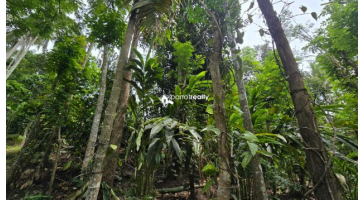

+91 4935 222 888

+91 9656 866 955

www.parrotrealty.com

parrotrealtyervices@gmail.com

2nd Floor, Amrutheswari Complex, Panamaram