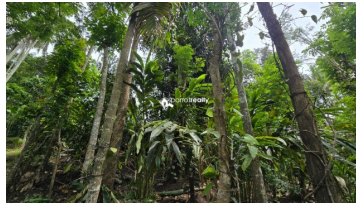

+91 4935 222 888

+91 9656 866 955

www.parrotrealty.com

parrotrealtyervices@gmail.com

2nd Floor, Amrutheswari Complex, Panamaram