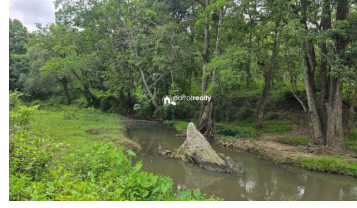

+91 4935 222 888

+91 9656 866 955

www.parrotrealty.com

parrotrealtyervices@gmail.com

2nd Floor, Amrutheswari Complex, Panamaram