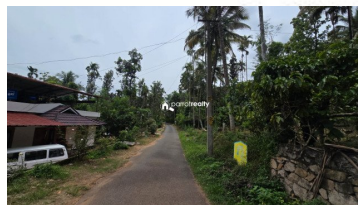

Property for Sale Near Pulpally, Wayanad

Near Pulpally, Pulpally, Wayanad ,673579

Property Details

Property Id : 474610

Property Type: Residential land

Road Accessibility:

Possession :

Plot Area : 175 Cent

Description

Property Details : Land Area: 1.75 Acres. House: Traditional Tile Roof House. Road Access: Bus Route Frontage. Location: Near Pulpally, Wayanad, Kerala. Distance from Pulpally Town: 3.5 KM. Cultivation :Rubber, Coconut,Other Mature Trees. Highlights : ☑ Bus route frontage with excellent accessibility, ☑ Existing tile roof house included, ☑ Productive agricultural land with established cultivation, ☑ Suitable for farming, residential use, or investment, Asking Price: ₹70 Lakhs. For More Details, Contact: 9656866955

Contact Details

Parrotrealty

9656866955

parrotrealty@yahoo.com

Property Media

9656866955

9656866955

parrotrealty.com

parrotrealty@services@gmail.com