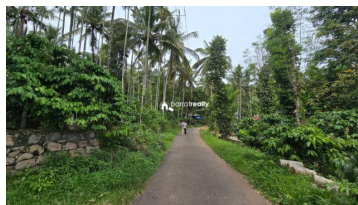

Property for Sale Near Pulpally, Wayanad

Near Pulpally, Pulpally, Wayanad ,673579

Property Details

Property Id : 474610

Property Type: Residential land

Road Accessibility:

Possession :

Plot Area : 175 Cent

Description

Property Details : Land Area: 1.75 Acres. House: Traditional Tile Roof House. Road Access: Bus Route Frontage. Location: Near Pulpally, Wayanad, Kerala. Distance from Pulpally Town: 3.5 KM. Cultivation :Rubber, Coconut,Other Mature Trees. Highlights : ☑ Bus route frontage with excellent accessibility, ☑ Existing tile roof house included, ☑ Productive agricultural land with established cultivation, ☑ Suitable for farming, residential use, or investment, Asking Price: ₹70 Lakhs. For More Details, Contact: 9656866955

Contact Details

Parrotrealty

9656866955

parrotrealty@yahoo.com

Property Media

9656866955

9656866955

parrotrealty.com

parrotrealty@services@gmail.com