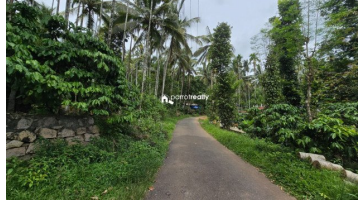

+91 4935 222 888

+91 9656 866 955

www.parrotrealty.com

parrotrealtyervices@gmail.com

2nd Floor, Amrutheswari Complex, Panamaram