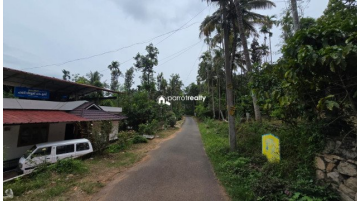

+91 4935 222 888

+91 9656 866 955

www.parrotrealty.com

parrotrealtyervices@gmail.com

2nd Floor, Amrutheswari Complex, Panamaram