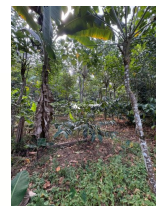

Property for Sale – Meppadi, Wayanad,Kerala

near Nedumbala, Meppadi, Wayanad ,673577

Property Details

Property Id : 216609

Property Type: Residential land

Road Accessibility:

Possession :

Plot Area : 44 Cent

Description

Property Details : 44 cents of land for sale at Pallikavala, near Nedumbala, Meppadi, Meppadi. Distance from Meppadi town: 6 km, Main cultivation: Coffee plants & Pepper,, Calm and greenery-filled location suitable for farming or residential purpose, Asking Price: ₹70,000 per cent For More Details, Contact: 9656866955

Contact Details

Parrotrealty

9656866955

parrotrealty@yahoo.com

Property Media

222 888

866 955

www.parrotrealty.com

parrotrealtyervices@gmail.com

2nd Floor, Amrutheswari Complex, Panamaram