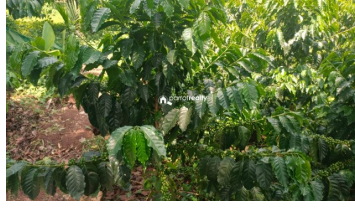

+91 4935 222 888

+91 9656 866 955

www.parrotrealty.com

parrotrealtyervices@gmail.com

2nd Floor, Amrutheswari Complex, Panamaram