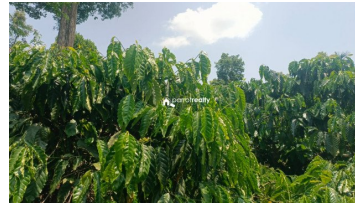

+91 4935 222 888

+91 9656 866 955

www.parrotrealty.com

parrotrealtyervices@gmail.com

2nd Floor, Amrutheswari Complex, Panamaram