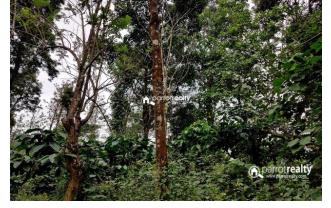

+91 4935 222 888

+91 9656 866 955

www.parrotrealty.com

parrotrealtyervices@gmail.com

2nd Floor, Amrutheswari Complex, Panamaram