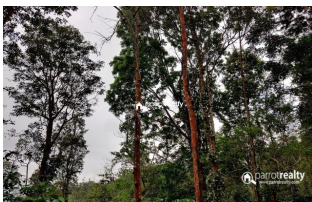

13 acre Resort or investment purpose land for sale near Puthusseri

Puthusseri Mananthavady Wayanad 670645

Property Details

Property Id : 832253

Property Type: Agriculture land

Road Accessibility: Car

Possession : Immediate

Plot Area : 13 Acre

Description

13 acre Resort or investment purpose land for sale near Puthusseri @ 20lakh/acre.. 800m tarring road frontage.... Some big trees are there.... Property situated in calm and quiet area with lots of greeneries around. Good property for Resort or investment purpose... Asking Price – 20lakh/acre

Contact Details

Parrotrealty

9656866955

parrotrealty@yahoo.com

Property Media

www.parrotrealty.com

parrotrealtyervices@gmail.com

2nd Floor, Amrutheswari Complex, Panamaram