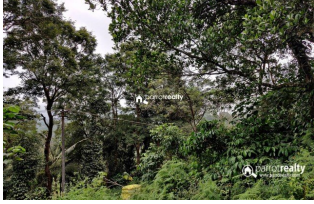

+91 4935 222 888

+91 9656 866 955

www.parrotrealty.com

parrotrealtyervices@gmail.com

2nd Floor, Amrutheswari Complex, Panamaram