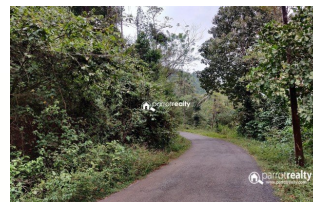

13 acre Resort or investment purpose land for sale near Puthusseri

Puthusseri Mananthavady Wayanad 670645

Property Details

Property Id : 832253

Property Type: Agriculture land

Road Accessibility: Car

Possession : Immediate

Plot Area : 13 Acre

Description

13 acre Resort or investment purpose land for sale near Puthusseri @ 20lakh/acre.. 800m tarring road frontage.... Some big trees are there.... Property situated in calm and quiet area with lots of greeneries around. Good property for Resort or investment purpose... Asking Price – 20lakh/acre

Contact Details

Parrotrealty

9656866955

parrotrealty@yahoo.com

Property Media

www.parrotrealty.com

parrotrealtyervices@gmail.com

2nd Floor, Amrutheswari Complex, Panamaram