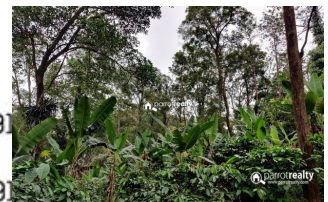

13 acre Resort or investment purpose land for sale near Puthusseri

Puthusseri Mananthavady Wayanad 670645

Property Details

Property Id : 832253

Property Type: Agriculture land

Road Accessibility: Car

Possession : Immediate

Plot Area : 13 Acre

Description

13 acre Resort or investment purpose land for sale near Puthusseri @ 20lakh/acre.. 800m tarring road frontage.... Some big trees are there.... Property situated in calm and quiet area with lots of greeneries around. Good property for Resort or investment purpose... Asking Price – 20lakh/acre

Contact Details

Parrotrealty

9656866955

parrotrealty@yahoo.com

Property Media

www.parrotrealty.com

parrotrealtyervices@gmail.com

2nd Floor, Amrutheswari Complex, Panamaram