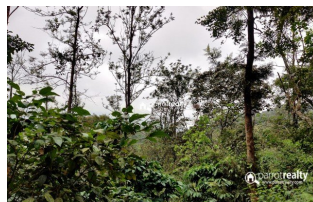

13 acre Resort or investment purpose land for sale near Puthusseri

Puthusseri Mananthavady Wayanad 670645

Property Details

Property Id : 832253

Property Type: Agriculture land

Road Accessibility: Car

Possession : Immediate

Plot Area : 13 Acre

Description

13 acre Resort or investment purpose land for sale near Puthusseri @ 20lakh/acre.. 800m tarring road frontage.... Some big trees are there.... Property situated in calm and quiet area with lots of greeneries around. Good property for Resort or investment purpose... Asking Price – 20lakh/acre

Contact Details

Parrotrealty

9656866955

parrotrealty@yahoo.com

Property Media

www.parrotrealty.com

parrotrealtyervices@gmail.com

2nd Floor, Amrutheswari Complex, Panamaram