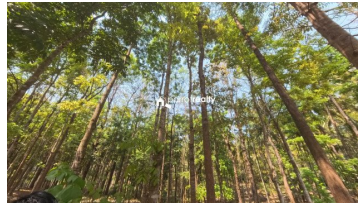

+91 4935 222 888

+91 9656 866 955

www.parrotrealty.com

parrotrealtyervices@gmail.com

2nd Floor, Amrutheswari Complex, Panamaram