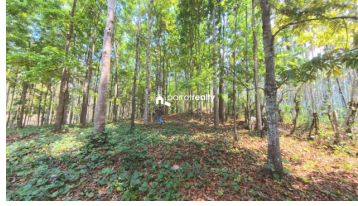

+91 4935 222 888

+91 9656 866 955

www.parrotrealty.com

parrotrealtyervices@gmail.com

2nd Floor, Amrutheswari Complex, Panamaram