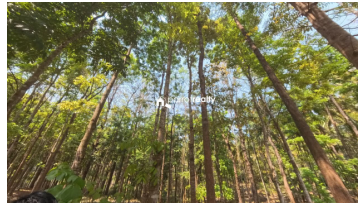

+91 4935 222 888

+91 9656 866 955

www.parrotrealty.com

parrotrealtyervices@gmail.com

2nd Floor, Amrutheswari Complex, Panamaram