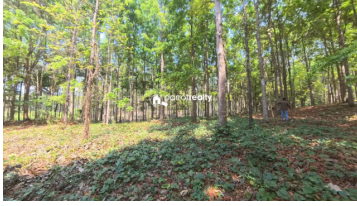

+91 4935 222 888

+91 9656 866 955

www.parrotrealty.com

parrotrealtyervices@gmail.com

2nd Floor, Amrutheswari Complex, Panamaram