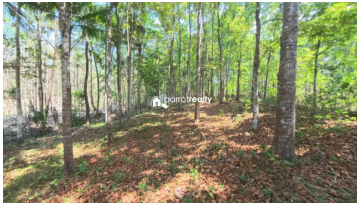

+91 4935 222 888

+91 9656 866 955

www.parrotrealty.com

parrotrealtyervices@gmail.com

2nd Floor, Amrutheswari Complex, Panamaram