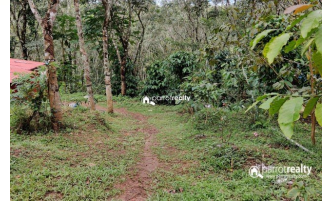

+91 4935 222 888

+91 9656 866 955

www.parrotrealty.com

parrotrealtyervices@gmail.com

2nd Floor, Amrutheswari Complex, Panamaram