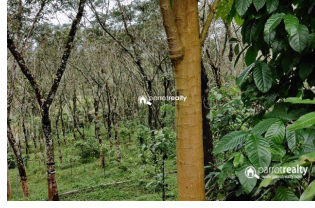

+91 4935 222 888

+91 9656 866 955

www.parrotrealty.com

parrotrealtyervices@gmail.com

2nd Floor, Amrutheswari Complex, Panamaram