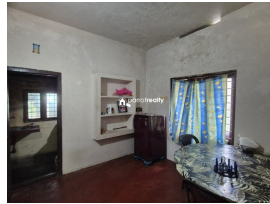

Property Media

+91 4935 222 888

+91 9656 866 955

www.parrotrealty.com

parrotrealtyservices@gmail.com

2nd Floor, Amrutheswari Complex, Panamaram