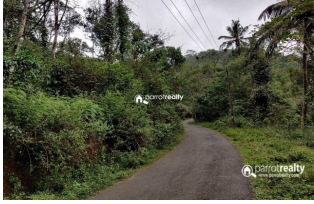

+91 4935 222 888

+91 9656 866 955

www.parrotrealty.com

parrotrealty@parrotrealty.com

2nd Floor, Amrutheswari Complex, Panamaram