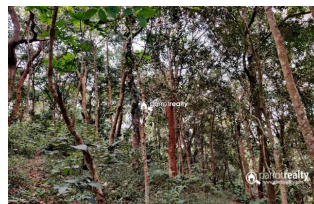

5 acre investment purpose land for sale near Puthusseri @ 15lakh/acre....

Puthusseri Mananthavady Wayanad 670645

Property Details

Property Id : 693491

Property Type: Agriculture land

Road Accessibility: Car

Possession : Immediate

Plot Area : 5 Acre

Description

Coffee as main cultivation and some big trees are there.... 12 ft private road access from tarring road. This property will be a great investment for the buyers..... It is a perfect choice for those who seek the peace and quietness of a beautiful distant land For further details please contact this number – 9656866955 Asking Price – 75lakh

Contact Details

Parrotrealty

9656866955

parrotrealty@yahoo.com

Property Media

www.parrotrealty.com

parrotrealty@gmail.com

2nd Floor, Amrutheswari Complex, Panamaram