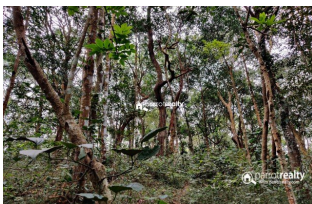

5 acre investment purpose land for sale near Puthusseri @ 15lakh/acre....

Puthusseri Mananthavady Wayanad 670645

Property Details

Property Id : 693491

Property Type: Agriculture land

Road Accessibility: Car

Possession : Immediate

Plot Area : 5 Acre

Description

Coffee as main cultivation and some big trees are there.... 12 ft private road access from tarring road. This property will be a great investment for the buyers..... It is a perfect choice for those who seek the peace and quietness of a beautiful distant land For further details please contact this number – 9656866955 Asking Price – 75lakh

Contact Details

Parrotrealty

9656866955

parrotrealty@yahoo.com

Property Media

www.parrotrealty.com

parrotrealty@gmail.com

2nd Floor, Amrutheswari Complex, Panamaram