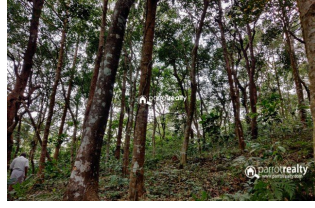

+91 4935 222 888

+91 9656 866 955

www.parrotrealty.com

parrotrealty@parrotrealty.com

2nd Floor, Amrutheswari Complex, Panamaram