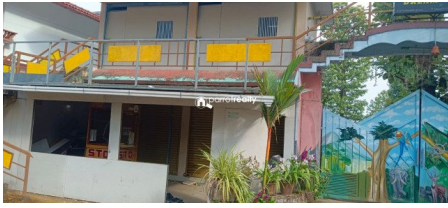

+91 4935 222 888

+91 9656 866 955

www.parrotrealty.com

parrotrealtyervices@gmail.com

2nd Floor, Amrutheswari Complex, Panamaram