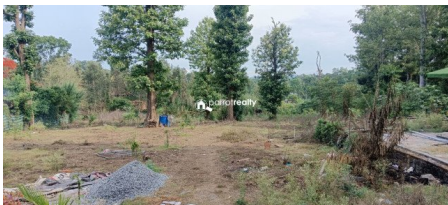

+91 4935 222 888

+91 9656 866 955

www.parrotrealty.com

parrotrealtyervices@gmail.com

2nd Floor, Amrutheswari Complex, Panamaram