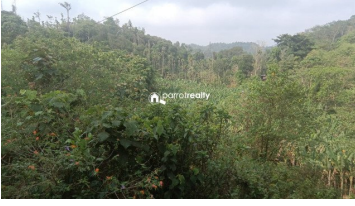

+91 4935 222 888

+91 9656 866 955

www.parrotrealty.com

parrotrealtyervices@gmail.com

2nd Floor, Amrutheswari Complex, Panamaram