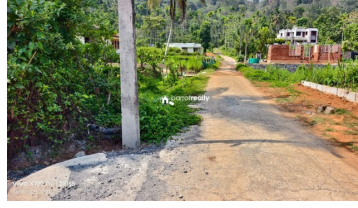

+91 4935 222 888

+91 9656 866 955

www.parrotrealty.com

parrotrealtyervices@gmail.com

2nd Floor, Amrutheswari Complex, Panamaram