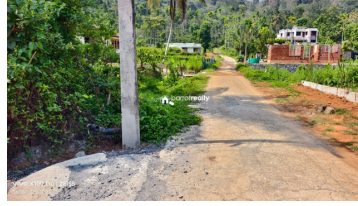

+91 4935 222 888

+91 9656 866 955

www.parrotrealty.com

parrotrealtyervices@gmail.com

2nd Floor, Amrutheswari Complex, Panamaram