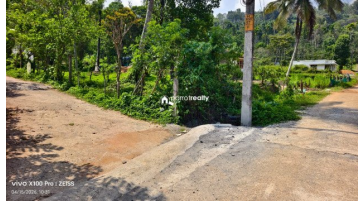

+91 4935 222 888

+91 9656 866 955

www.parrotrealty.com

parrotrealtyervices@gmail.com

2nd Floor, Amrutheswari Complex, Panamaram