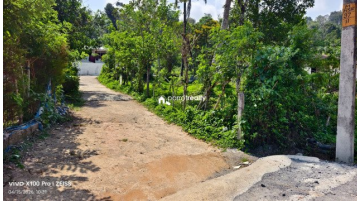

+91 4935 222 888

+91 9656 866 955

www.parrotrealty.com

parrotrealtyervices@gmail.com

2nd Floor, Amrutheswari Complex, Panamaram