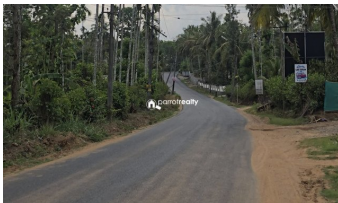

Property Media

+91 4935 222 888

+91 9656 866 955

www.parrotrealty.com

parrotrealtyervices@gmail.com

2nd Floor, Amrutheswari Complex, Panamaram