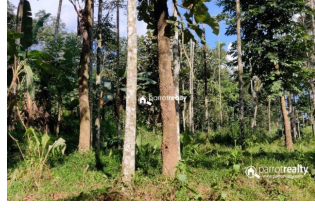

+91 4935 222 888

+91 9656 866 955

www.parrotrealty.com

parrotrealtyervices@gmail.com

2nd Floor, Amrutheswari Complex, Panamaram