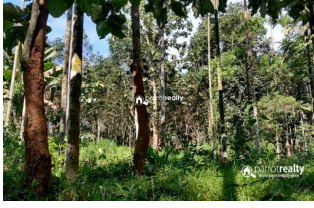

+91 4935 222 888

+91 9656 866 955

www.parrotrealty.com

parrotrealtyervices@gmail.com

2nd Floor, Amrutheswari Complex, Panamaram