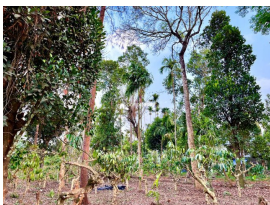

10 Cent Residential Land for Sale near Kambalakkad,Wayanad

Thervadikkunnu, Kambalakkad, Wayanad ,673122

Property Details

Property Id : 454121

Property Type: Residential land

Road Accessibility:

Possession :

Plot Area : 10 Cent

Description

Property Details: Total area: 10 cents. Road-facing plot on a bus route. Bus stop very close to the property. Location Advantages: Location: Kambalakkad (Thervadikkunnu). Just 1.9 km from Kambalakkad town (approx. 3 minutes drive). Only 10 km to Kalpetta. Just 1.9 km to the highway. Investment Highlight: Road widening (tarring) work is in progress. Property value expected to increase after completion. Asking price: ₹2.5 Lakhs per cent. For more details, contact: 9656866955

Contact Details

Parrotrealty
9656866955
parrotrealty@yahoo.com

Property Media

parrotrealty@gmail.com