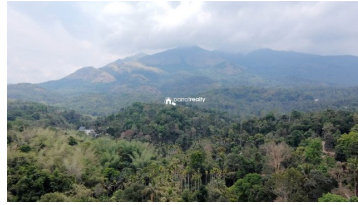

+91 4935 222 888

+91 9656 866 955

www.parrotrealty.com

parrotrealtyservices@gmail.com

2nd Floor, Amrutheswari Complex, Panamaram