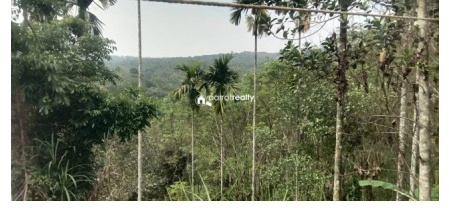

+91 4935 222 888

+91 9656 866 955

www.parrotrealty.com

parrotrealtyervices@gmail.com

2nd Floor, Amrutheswari Complex, Panamaram