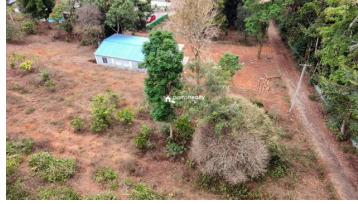

+91 4935 222 888

+91 9656 866 955

www.parrotrealty.com

parrotrealtyervices@gmail.com

2nd Floor, Amrutheswari Complex, Panamaram