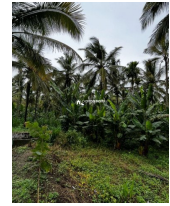

Property Media

+91 4935 222 888

+91 9656 866 955

www.parrotrealty.com

parrotrealtyervices@gmail.com

2nd Floor, Amrutheswari Complex, Panamaram