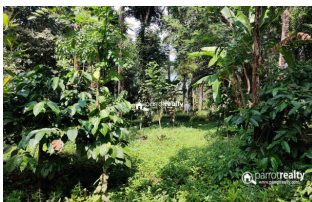

2.40 acre farm purpose land for sale near Seethamout ...

Seethamout Pulpally Wayanad 673579

Property Details

Property Id : 333123

Property Type: Agriculture land

Road Accessibility: Car

Possession : Immediate

Plot Area : 2 Acre

Description

Just 12 km from pulpally town..... Main cultivation – Areca,Pepper,Coconut .... Tarring road access... Property situated in calm and quiet area with lots of greeneries around... It is well connected to the city areas..... Asking price:- 55 lakh

Contact Details

Parrotrealty

9656866955

parrotrealty@yahoo.com

Property Media

www.parrotrealty.com

parrotrealtyervices@gmail.com

2nd Floor, Amrutheswari Complex, Panamaram