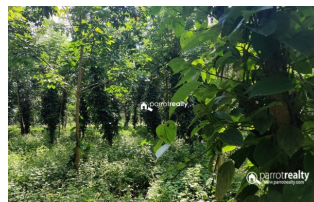

2.40 acre farm purpose land for sale near Seethamout ...

Seethamout Pulpally Wayanad 673579

Property Details

Property Id : 333123

Property Type: Agriculture land

Road Accessibility: Car

Possession : Immediate

Plot Area : 2 Acre

Description

Just 12 km from pulpally town..... Main cultivation – Areca,Pepper,Coconut .... Tarring road access... Property situated in calm and quiet area with lots of greeneries around... It is well connected to the city areas..... Asking price:- 55 lakh

Contact Details

Parrotrealty

9656866955

parrotrealty@yahoo.com

Property Media

www.parrotrealty.com

parrotrealtyervices@gmail.com

2nd Floor, Amrutheswari Complex, Panamaram