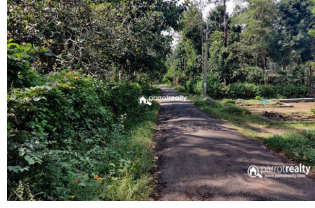

+91 4935 222 888

+91 9656 866 955

www.parrotrealty.com

parrotrealtyervices@gmail.com

2nd Floor, Amrutheswari Complex, Panamaram