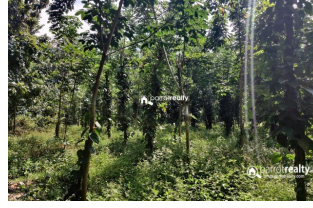

+91 4935 222 888

+91 9656 866 955

www.parrotrealty.com

parrotrealtyervices@gmail.com

2nd Floor, Amrutheswari Complex, Panamaram