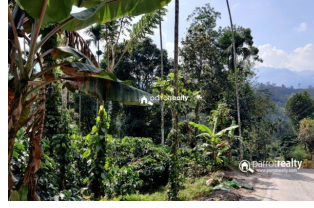

+91 4935 222 888

+91 9656 866 955

www.parrotrealty.com

parrotrealtyervices@gmail.com

2nd Floor, Amrutheswari Complex, Panamaram