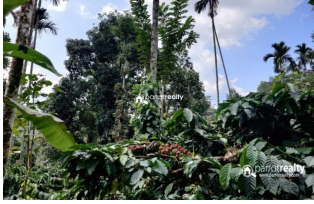

+91 4935 222 888

+91 9656 866 955

www.parrotrealty.com

parrotrealtyervices@gmail.com

2nd Floor, Amrutheswari Complex, Panamaram