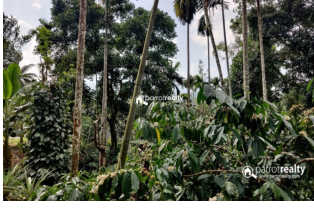

+91 4935 222 888

+91 9656 866 955

www.parrotrealty.com

parrotrealtyervices@gmail.com

2nd Floor, Amrutheswari Complex, Panamaram