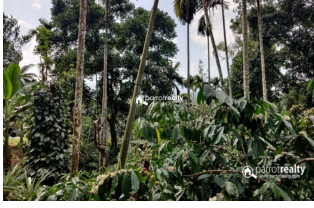

+91 4935 222 888

+91 9656 866 955

www.parrotrealty.com

parrotrealtyervices@gmail.com

2nd Floor, Amrutheswari Complex, Panamaram