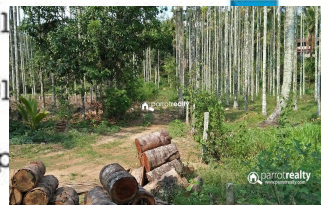

1.25 acre land with Incomplete house for sale near Meenangadi @ 50lakh

Meenangadi Wayanad Wayanad 673591

Property Details

Property Id : 187687

Property Type: Residential land

Road Accessibility: Car

Possession : Immediate

Plot Area : 1 Acre

Description

1.25 acre land with Incomplete house for sale near Meenangadi..... Main cultivations – 36 Coconut trees are there. There is one incomplete house in this property Open well,electricity,road also available.... Good property for farm purpose or investment purpose Asking price – 50lakh Parrot realty 'Unbeatable real estate service in wayanad. 'Through us you will get best farm lands, houses, house plots, flat in a reasonable rate. Always happy to help you

Contact Details

Parrotrealty

9656866955

parrotrealty@yahoo.com

Property Media

parrotrealty@gmail.com