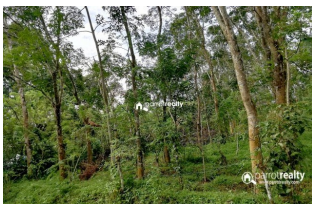

50cent land for sale near Pakkam @ 20 lakh

Pakkam Pulpally Wayanad 673579

Property Details

Property Id : 275781

Property Type: Residential land

Road Accessibility: Car

Possession : Immediate

Plot Area : 50 Cent

Description

50cent land for sale near Pakkam ..... Just 1 km from Pakkam town and 150m from Pulpally – Mananthavady bus route.... Mud road access..... The most attractive thing is that this property nearby the Kuruvadweep(2 km).... Some different types of trees are there.... Good location with calm and quiet area... Asking price – 40000/cent

Contact Details

Parrotrealty

9656866955

parrotrealty@yahoo.com

Property Media

www.parrotrealty.com

parrotrealty@gmail.com

2nd Floor, Amrutheswari Complex, Panamaram