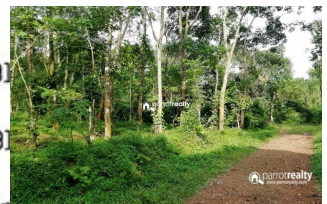

50cent land for sale near Pakkam @ 20 lakh

Pakkam Pulpally Wayanad 673579

Property Details

Property Id : 275781

Property Type: Residential land

Road Accessibility: Car

Possession : Immediate

Plot Area : 50 Cent

Description

50cent land for sale near Pakkam ..... Just 1 km from Pakkam town and 150m from Pulpally – Mananthavady bus route.... Mud road access..... The most attractive thing is that this property nearby the Kuruvadweep(2 km).... Some different types of trees are there.... Good location with calm and quiet area... Asking price – 40000/cent

Contact Details

Parrotrealty

9656866955

parrotrealty@yahoo.com

Property Media

www.parrotrealty.com

parrotrealty@gmail.com

2nd Floor, Amrutheswari Complex, Panamaram