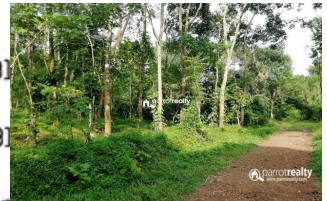

50cent land for sale near Pakkam @ 20 lakh

Pakkam Pulpally Wayanad 673579

Property Details

Property Id : 275781

Property Type: Residential land

Road Accessibility: Car

Possession : Immediate

Plot Area : 50 Cent

Description

50cent land for sale near Pakkam ..... Just 1 km from Pakkam town and 150m from Pulpally – Mananthavady bus route.... Mud road access..... The most attractive thing is that this property nearby the Kuruvadweep(2 km).... Some different types of trees are there.... Good location with calm and quiet area... Asking price – 40000/cent

Contact Details

Parrotrealty

9656866955

parrotrealty@yahoo.com

Property Media

www.parrotrealty.com

parrotrealty@gmail.com

2nd Floor, Amrutheswari Complex, Panamaram