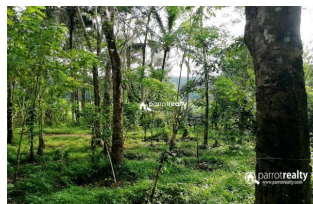

50cent land for sale near Pakkam @ 20 lakh

Pakkam Pulpally Wayanad 673579

Property Details

Property Id : 275781

Property Type: Residential land

Road Accessibility: Car

Possession : Immediate

Plot Area : 50 Cent

Description

50cent land for sale near Pakkam ..... Just 1 km from Pakkam town and 150m from Pulpally – Mananthavady bus route.... Mud road access..... The most attractive thing is that this property nearby the Kuruvadweep(2 km).... Some different types of trees are there.... Good location with calm and quiet area... Asking price – 40000/cent

Contact Details

Parrotrealty

9656866955

parrotrealty@yahoo.com

Property Media

www.parrotrealty.com

parrotrealty@gmail.com

2nd Floor, Amrutheswari Complex, Panamaram