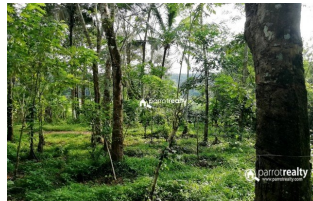

50cent land for sale near Pakkam @ 20 lakh

Pakkam Pulpally Wayanad 673579

Property Details

Property Id : 275781

Property Type: Residential land

Road Accessibility: Car

Possession : Immediate

Plot Area : 50 Cent

Description

50cent land for sale near Pakkam ..... Just 1 km from Pakkam town and 150m from Pulpally – Mananthavady bus route.... Mud road access..... The most attractive thing is that this property nearby the Kuruvadweep(2 km).... Some different types of trees are there.... Good location with calm and quiet area... Asking price – 40000/cent

Contact Details

Parrotrealty

9656866955

parrotrealty@yahoo.com

Property Media

www.parrotrealty.com

parrotrealty@gmail.com

2nd Floor, Amrutheswari Complex, Panamaram