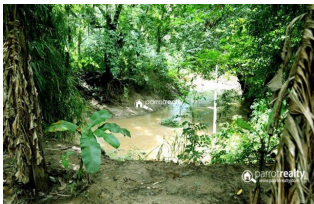

1.50 acre farm or resort purpose land for sale near Meenangadi

Meenangadi Wayanad Wayanad 673591

Property Details

Property Id : 94317

Property Type: Residential land

Road Accessibility: Car

Possession : Immediate

Plot Area : 2 Acre

Description

Just 5 km from Meenangadi town and 11 km from Bathery town.... 500m away from Bus route.... Main cultivations :- Areca,Coffee, Pepper .... Good property with clam and quiet area.... One of the best property for farm purpose or resort purpose..... Asking price – 36 lakh....

Contact Details

Parrotrealty

9656866955

parrotrealty@yahoo.com

Property Media

www.parrotrealty.com

parrotrealtyervices@gmail.com

2nd Floor, Amrutheswari Complex, Panamaram