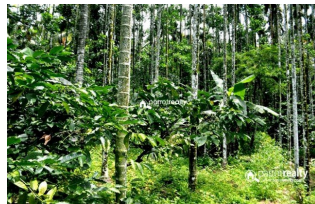

1.50 acre farm or resort purpose land for sale near Meenangadi

Meenangadi Wayanad Wayanad 673591

Property Details

Property Id : 94317

Property Type: Residential land

Road Accessibility: Car

Possession : Immediate

Plot Area : 2 Acre

Description

Just 5 km from Meenangadi town and 11 km from Bathery town.... 500m away from Bus route.... Main cultivations :- Areca,Coffee, Pepper .... Good property with clam and quiet area.... One of the best property for farm purpose or resort purpose..... Asking price – 36 lakh....

Contact Details

Parrotrealty

9656866955

parrotrealty@yahoo.com

Property Media

www.parrotrealty.com

parrotrealtyervices@gmail.com

2nd Floor, Amrutheswari Complex, Panamaram