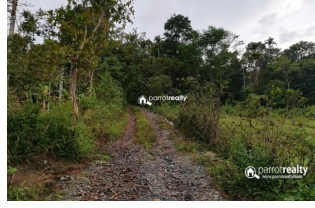

+91 4935 222 888

+91 9656 866 955

www.parrotrealty.com

parrotrealtyervices@gmail.com

2nd Floor, Amrutheswari Complex, Panamaram