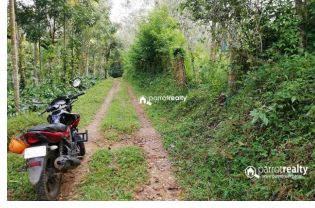

+91 4935 222 888

+91 9656 866 955

www.parrotrealty.com

parrotrealtyervices@gmail.com

2nd Floor, Amrutheswari Complex, Panamaram