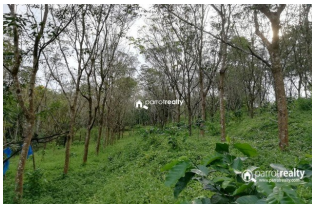

1 acre land for sale in Payyampally @ 30lakh

Payyampally Mananthavady Wayanad 670646

Property Details

Property Id : 798666

Property Type: Residential land

Road Accessibility: Car

Possession : Immediate

Plot Area : 1 Acre

Description

1 acre land for sale in Payyampally..... Just 1.5 km from payyampally town.... This property used as rubber plantation..... 150m mud road access from tarring road..... Good location with calm and quiet area..... Good property for investment purpose..... Asking price – 30000/cent

Contact Details

Parrotrealty

9656866955

parrotrealty@yahoo.com

Property Media

www.parrotrealty.com

parrotrealty@parrotrealty.com

2nd Floor, Amrutheswari Complex, Panamaram