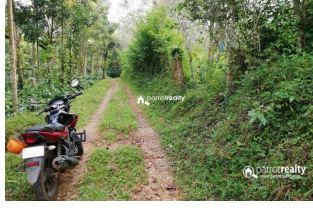

+91 4935 222 888

+91 9656 866 955

www.parrotrealty.com

parrotrealtyervices@gmail.com

2nd Floor, Amrutheswari Complex, Panamaram